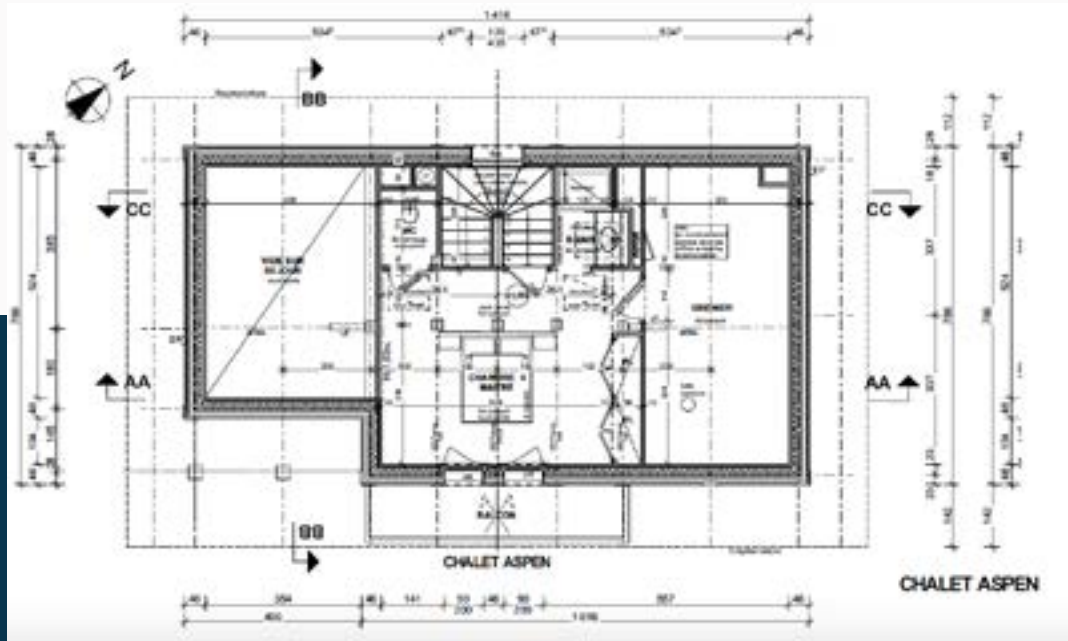

MASTER BEDROOM

Night area
Dressing
Bathroom
Cathedral ceiling
Balcony