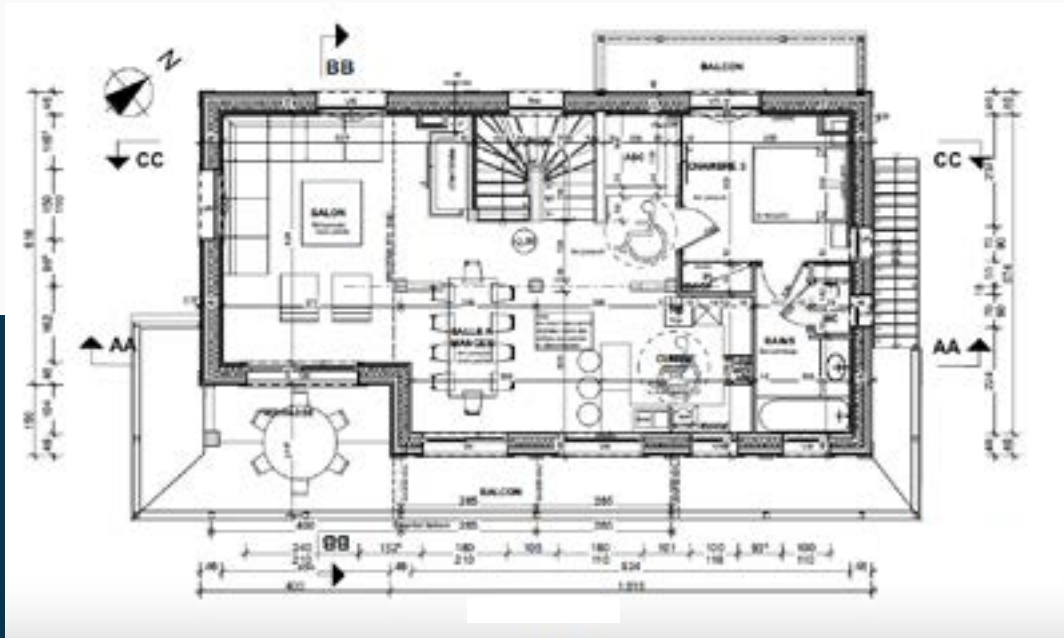

MAIN FLOOR

Living room
Dining room
Equipped kitchen
1 en-suite bedroom
Long balcony
15 m² terrace